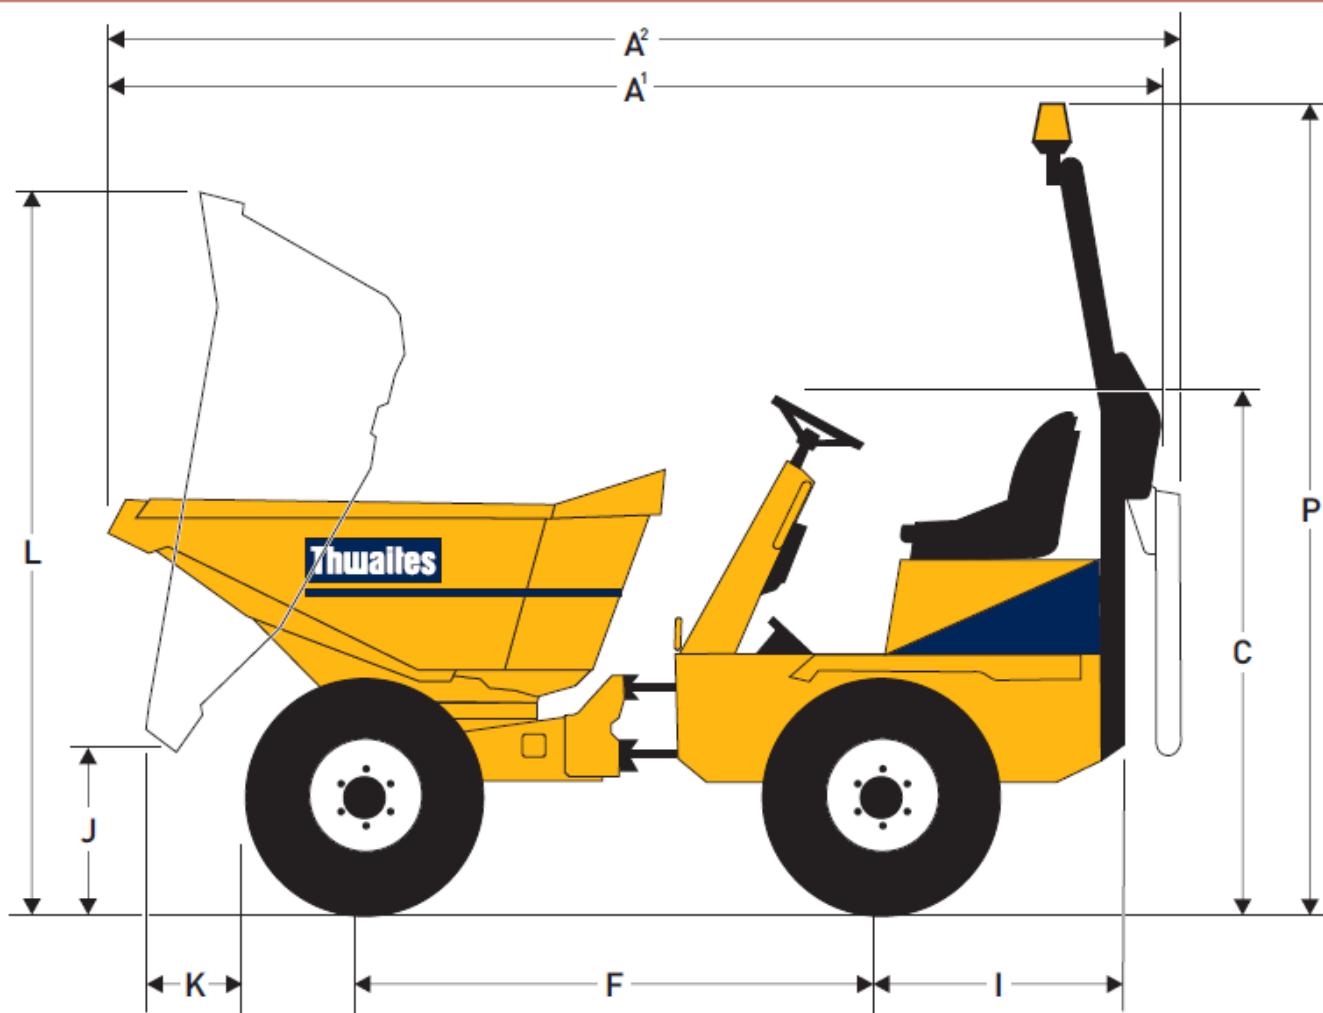

# 3 tonne Powerswivel Dumper

CAPACITIES	
Max. safe load	3000 kg
Heaped	1640 litres
Struck	1210 litres
Water	990 litres
ENGINE	
	Yanmar 3TNV88
Displacement	24.8 kW/33.2 bhp (nett) at 2800 rpm
No. of cylinders	three cylinder water-cooled direct-injection diesel
Max Torque	111 Nm
SPEEDS	
1	4.7 km/h (2.9 mph)
2	10.8 km/h (6.7 mph)
3	19.9 km/h (12.3 mph)
Reverse	5.2 km/h (3.2 mph)
Steering and Hydraulics	Hydraulic priority power steering
Unladen Weight	2160 kg
Clearance diameter	8.0 m

## DIMENSIONS

	mm		mm
A1	3,935	H	1,565
A2	4,100	I	1,032
B	1,650	J	735
C	1,965	K	510
D	1,440	L	2,825
E	1,650	N	364
F	1,950	P	3,092
G	330		

Call 01304 840845

**OVENDEN**

DIG IT > LOAD IT > CLEAR IT > MOVE IT