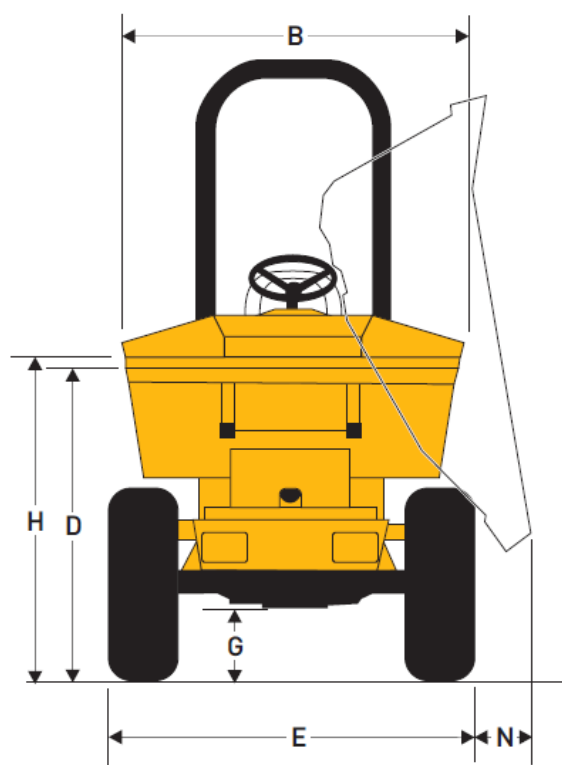

# 3 tonne Powerswivel Dumper

CAPACITIES	
Max. safe load	3000 kg
Heaped	1640 litres
Struck	1210 litres
Water	990 litres
ENGINE	
	Yanmar 3TNV88
Displacement	24.8 kW/33.2 bhp (nett) at 2800 rpm
No. of cylinders	three cylinder water-cooled direct-injection diesel
Max Torque	111 Nm
SPEEDS	
1	4.7 km/h (2.9 mph)
2	10.8 km/h (6.7 mph)
3	19.9 km/h (12.3 mph)
Reverse	5.2 km/h (3.2 mph)
Steering and Hydraulics	Hydraulic priority power steering
Unladen Weight	2160 kg
Clearance diameter	8.0 m

## DIMENSIONS

	mm		mm
A1	3,935	H	1,565
A2	4,100	I	1,032
B	1,650	J	735
C	1,965	K	510
D	1,440	L	2,825
E	1,650	N	364
F	1,950	P	3,092
G	330		

Call 01304 840845

**OVENDEN**

DIG IT > LOAD IT > CLEAR IT > MOVE IT